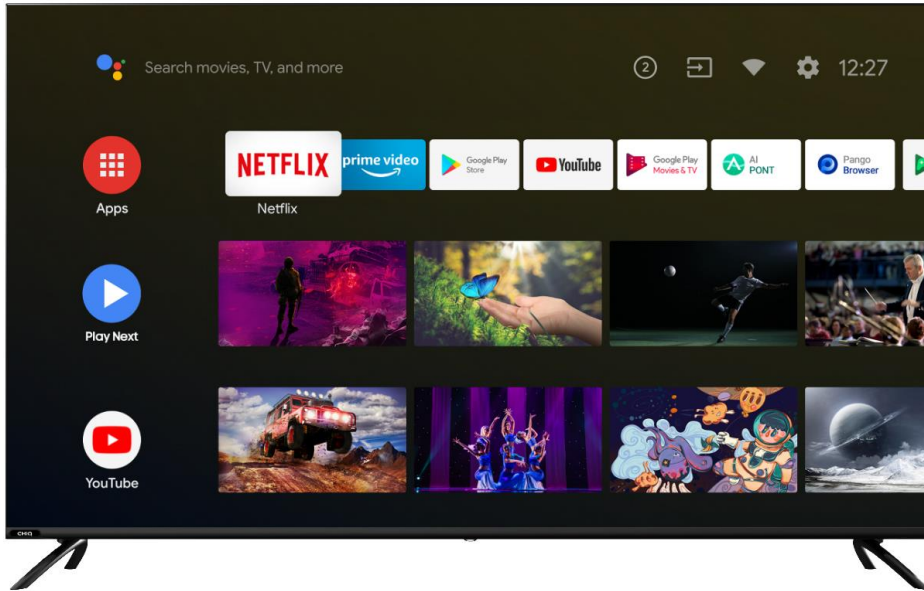

•50"/127cm

AI Pont

FEATURES

Android 9.0

Android PIE harness's the power of artificial intelligence to give you extra entertainment options and a great users experience.

Google Assistant

Your own personal Google assistant , always ready to help.

Google Play

A global online store to find, enjoy, and share your favorite apps, games, movies, music, and books on all your favorite devices.

Chromecast built-in

Cast your favorite entertainment content from your Android or iOS device.

NETFLIX

Watch thousands of TV shows, movies, and Netflix original programming on your TV.

YouTube

See what the world is watching, the hottest music videos, news and more.

Frameless

Picture or video occupies the whole TV screen. The picture seems bigger than regular televisions.

Enjoy thousands of online streaming videos with Amazon Prime Video.

Display	Terminals	Features
Resolution: 3840 x 2160 Contrast Ratio: 5000 View Angle: 178° (H)/178° (V) Response Time:9.5ms	HDMI2.0 x 3 USB2.0 x 2 AV In x 1 Headphone x 1 LAN x 1 SPDIF(OPTICAL) x 1	Google Play Google Assistant Chromecast Built-in Bluetooth 5.0 Frameless design