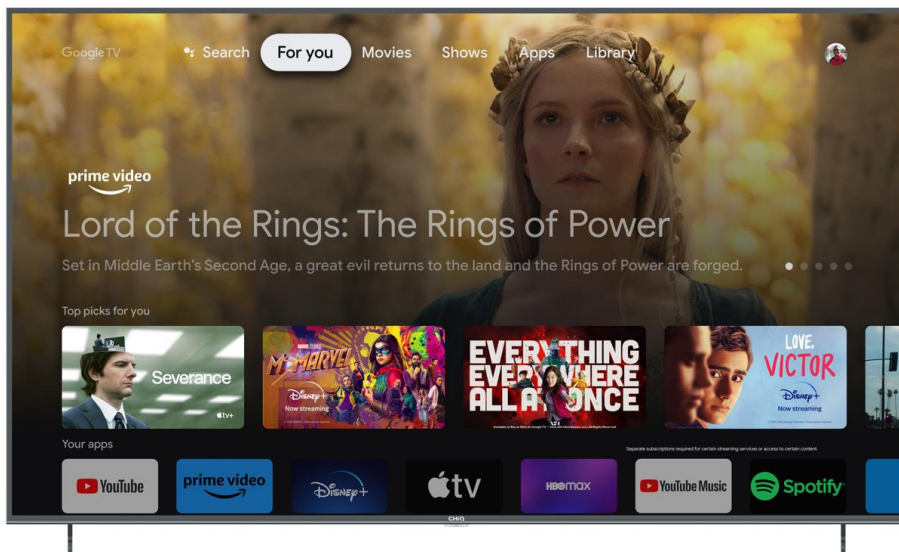

85" 4K UHD Google TV

CHiQ

U85F8TG

Big Size
Metal Frame

DISPLAY SIZE
85"/216cm

RESOLUTION
4K UHD

AUDIO
DOLBY DAP
DOLBY Atmos
DBX-TV

3 year warranty CHiQ

FEATURES

Google TV smart TVs and streaming devices bring together everything you stream on one screen. So you can find what to watch without jumping from app to app.

Personal Google Assistant is always ready to help.

A global online store to find, enjoy, and share your favourite apps, games, movies, music, and books on all your favourite devices.

NETFLIX

Watch thousands of TV shows, movies, and Netflix original programming on your TV.

YouTube

See what the world is watching, the hottest music videos, news and more.

prime video

Enjoy thousands of online streaming videos with Amazon Prime Video.