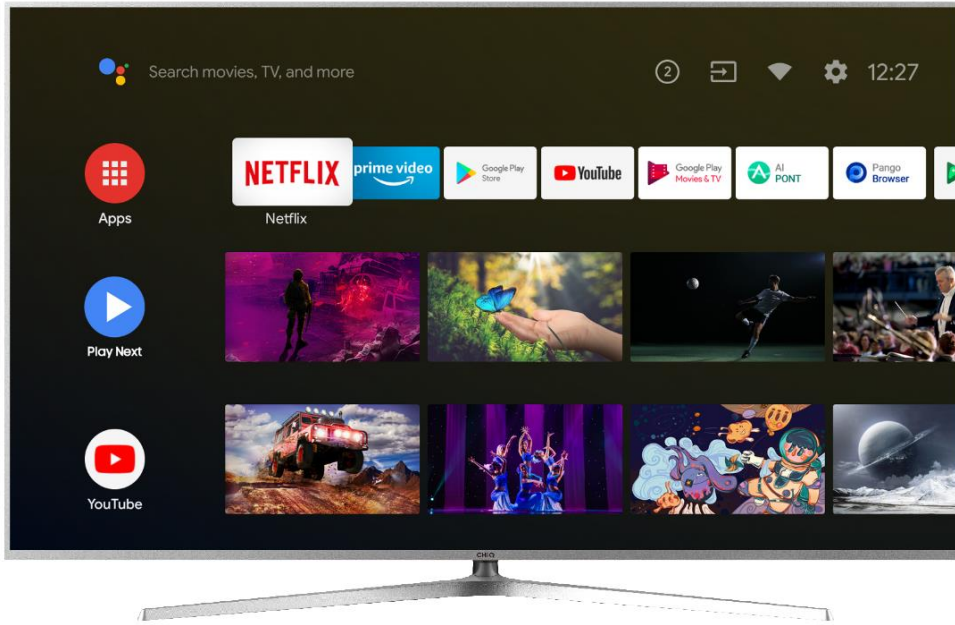

•58"/147cm

AI Pont

FEATURES

Android 9.0

Android PIE harness's the power of artificial intelligence to give you extra entertainment options and a great users experience.

Google Assistant

Your own personal Google assistant , always ready to help.

Google Play

A global online store to find, enjoy, and share your favorite apps, games, movies, music, and books on all your favorite devices.

Chromecast built-in

Cast your favorite entertainment content from your Android or iOS device.

NETFLIX

Watch thousands of TV shows, movies, and Netflix original programming on your TV.