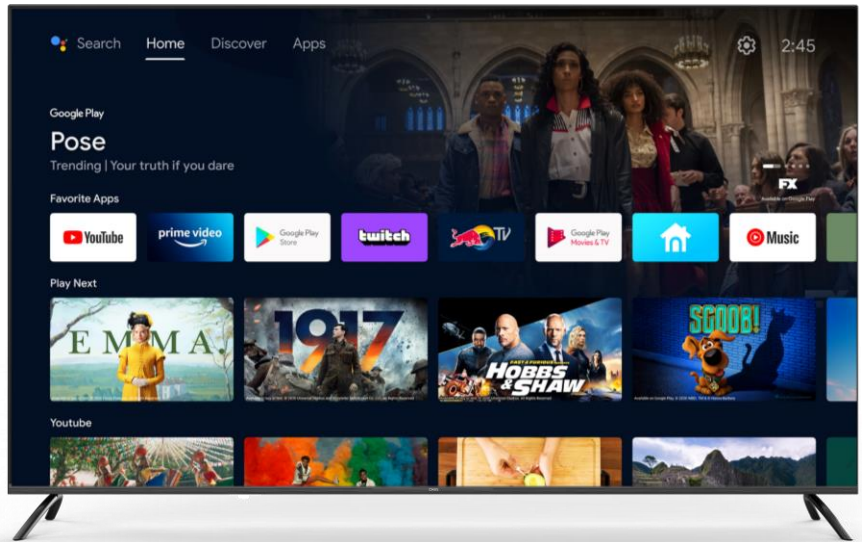

43" 4K UHD Android TV

CHI Q

U43G7H

BLACK
FRAMELESS

DISPLAY SIZE
43"/109 cm

RESOLUTION
4K UHD

AUDIO
DOLBY DAP

3 year warranty CHI Q

Watch thousands of TV shows, movies, and Netflix original programming on your TV.

See what the world is watching, the hottest music videos, news and more.

Enjoy thousands of online streaming videos with Amazon Prime Video.

HLG is designed for broadcast cable, satellite and live TV. It uses multiple routes to progress picture quality and produce vivid images.

Picture or video occupies the whole TV screen. The picture seems bigger than regular televisions.