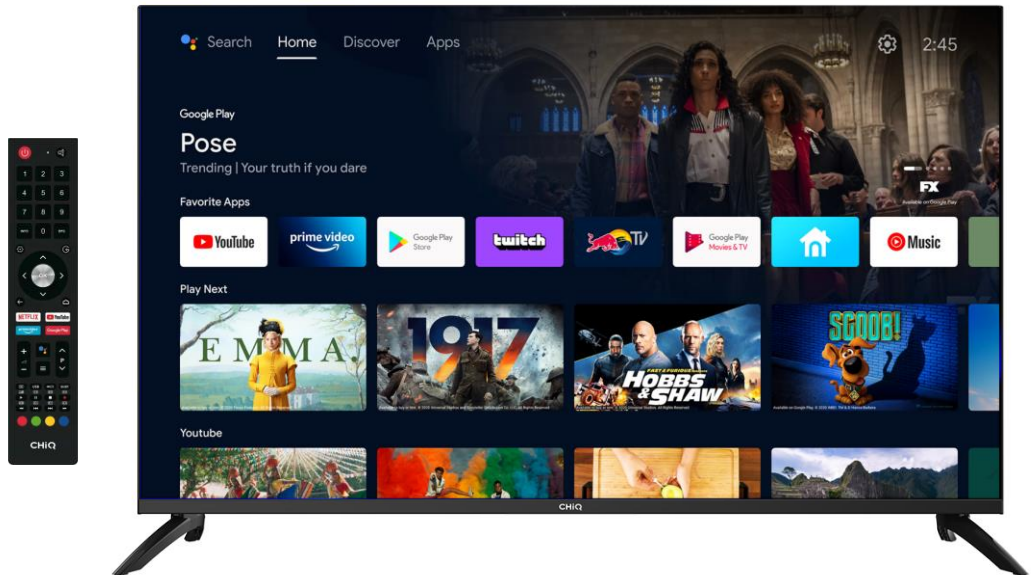

43" 4K UHD Android TV

CHiQ

U43G7P

BLACK
FRAMELESS

DISPLAY SIZE
43"/109 cm

RESOLUTION
4K UHD

AUDIO
DOLBY DAP

3 year warranty CHiQ

Watch thousands of TV shows, movies, and Netflix original programming on your TV.

See what the world is watching, the hottest music videos, news and more.

Enjoy thousands of online streaming videos with Amazon Prime Video.

Cast your favourite entertainment content from your Android or iOS device.

With 8 million pixels, the image is vivid and real as if it is within reach. 4K UHD has higher pixel density, providing a clearer, better defined picture.

HLG is designed for broadcast cable, satellite and live TV. It uses multiple routes to progress picture quality and produce vivid images.

Picture or video occupies the whole TV screen. The picture seems bigger than regular televisions.