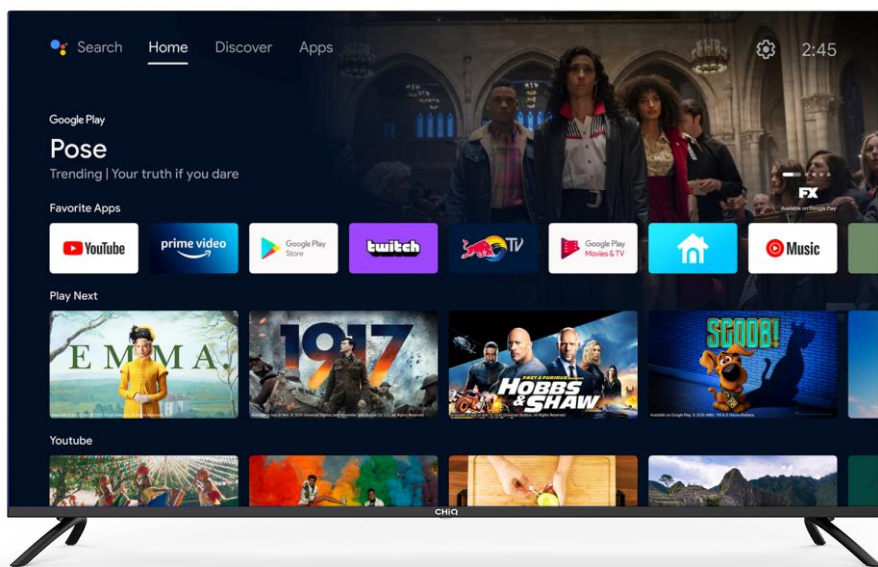

50" 4K UHD Android TV

CHiQ

U50G7P

BLACK
FRAMELESS

DISPLAY SIZE
50"/127cm

RESOLUTION
4K UHD

AUDIO
DOLBY DAP

3 year warranty CHiQ

NETFLIX

Watch thousands of TV shows, movies, and Netflix original programming on your TV.

See what the world is watching, the hottest music videos, news and more.

Enjoy thousands of online streaming videos with Amazon Prime Video.

Cast your favourite entertainment content from your Android or iOS device.

With 8 million pixels, the image is vivid and real as if it is within reach. 4K UHD has higher pixel density, providing a clearer, better defined picture.