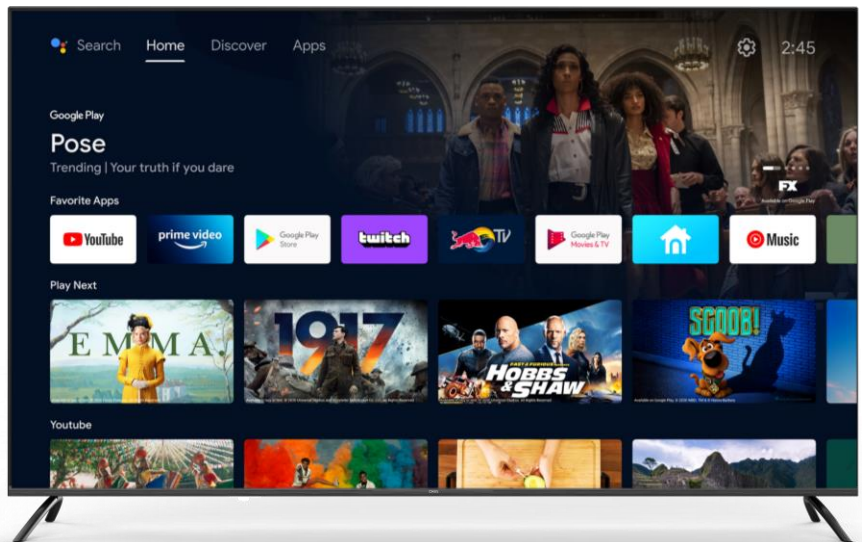

55" 4K UHD Android TV

CHI Q

U55G7H

BLACK
FRAMELESS

DISPLAY SIZE
55"/139cm

RESOLUTION
4K UHD

AUDIO
DOLBY DAP

3 year warranty CHI Q

NETFLIX

Watch thousands of TV shows, movies, and Netflix original programming on your TV.

See what the world is watching, the hottest music videos, news and more.

Enjoy thousands of online streaming videos with Amazon Prime Video.

HLG is designed for broadcast cable, satellite and live TV. It uses multiple routes to progress picture quality and produce vivid images.

Picture or video occupies the whole TV screen. The picture seems bigger than regular televisions.